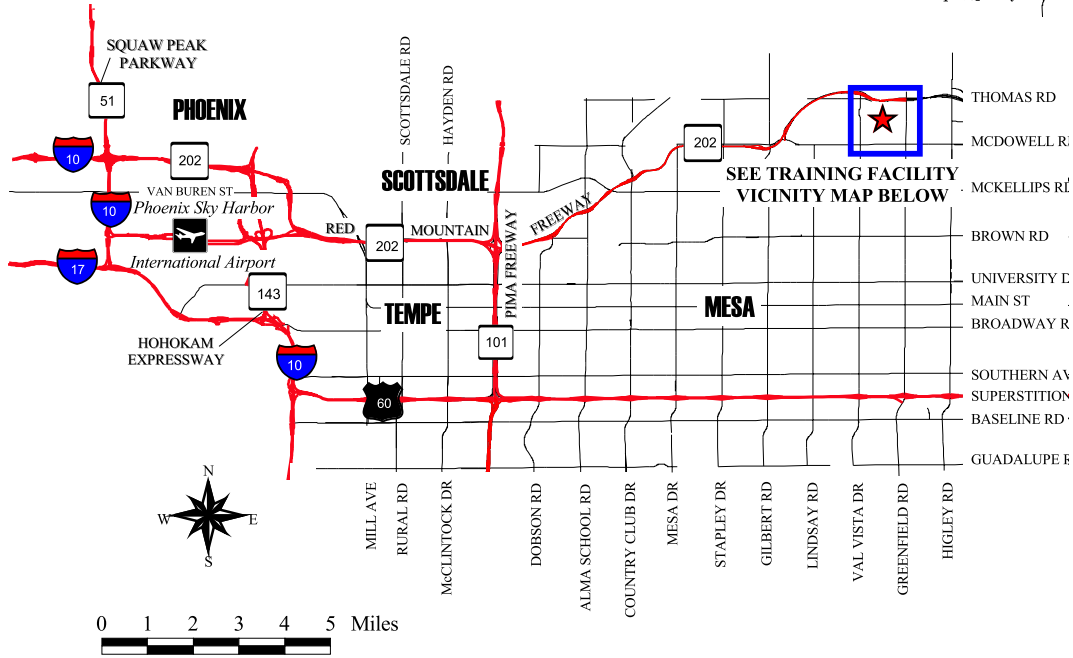

Mesa Public Safety Training Facility Location Map

Training Facility Vicinity Map

MAP CREATED BY: Planning-GIS
MAP CREATION DATE: 10/21/03